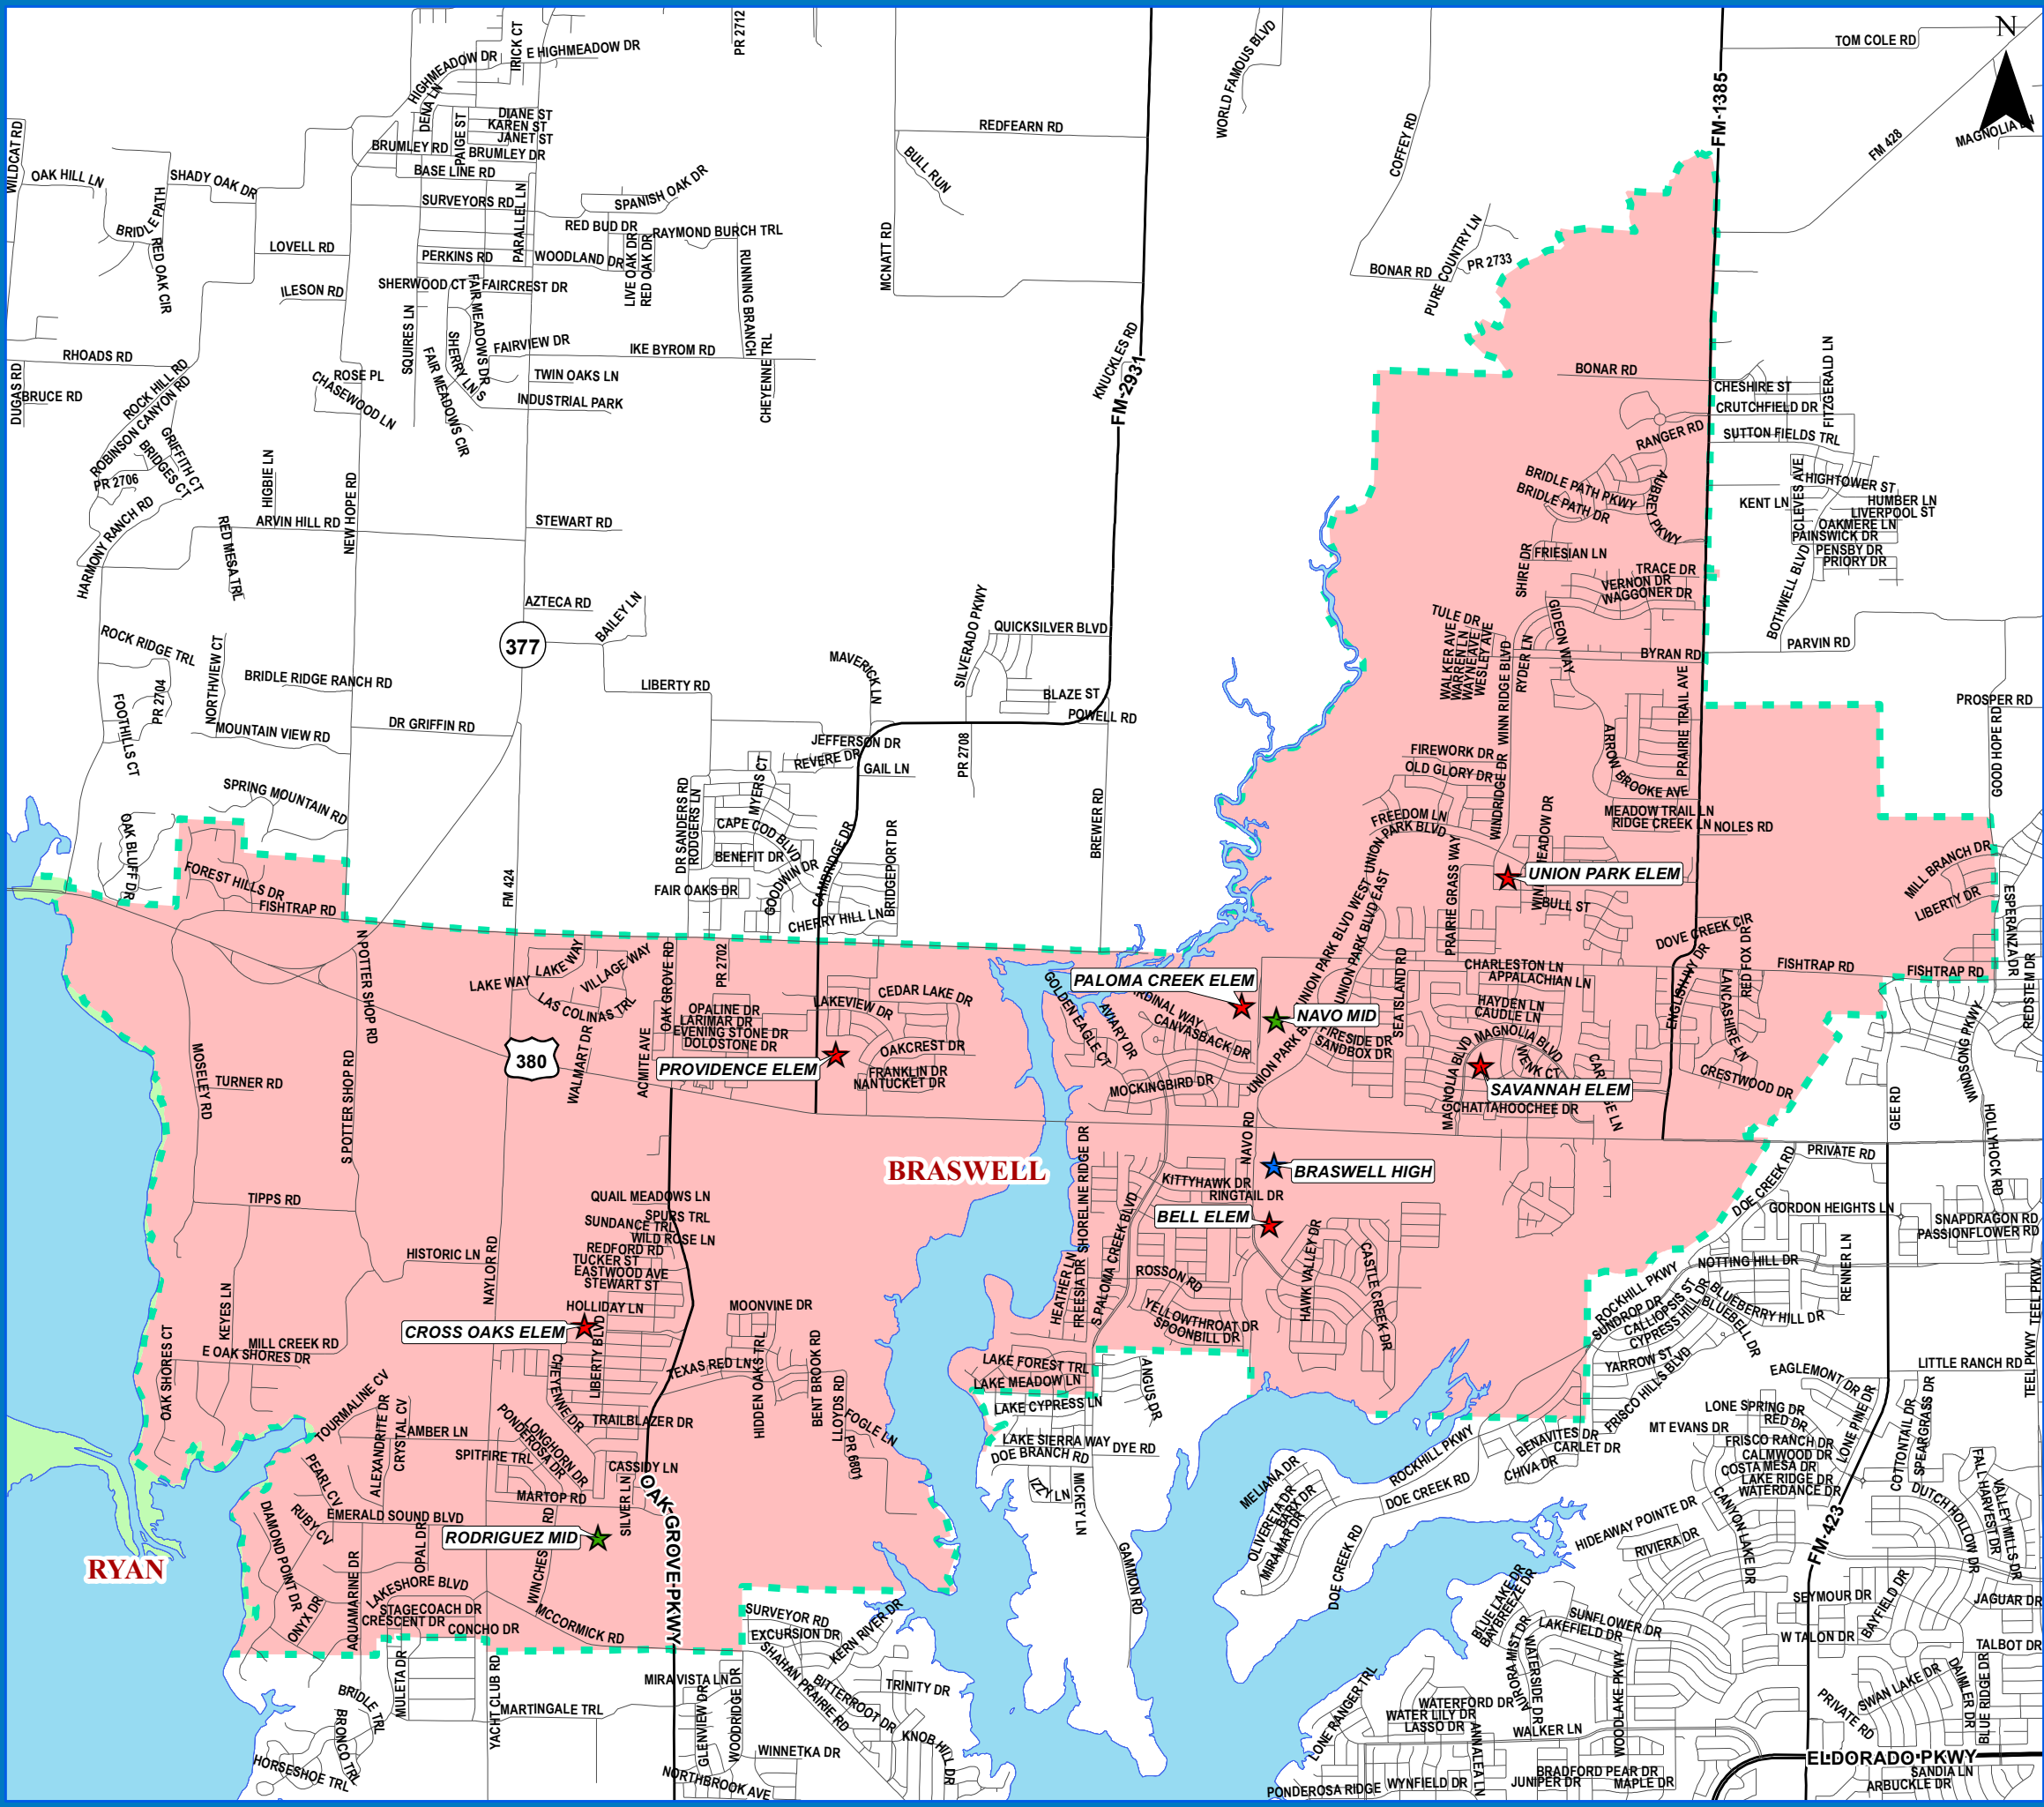

DENTON INDEPENDENT SCHOOL DISTRICT

BRASWELL HIGH SCHOOL ATTENDANCE ZONE

2021-22

- Schools**
- ★ Elementary School
 - ★ Middle School
 - ★ High School
- Roads**
- Local Roads
 - Major Arterial
 - Secondary Highway
 - Primary Highway
- Lake Lewisville**
- Lake Lewisville

DENTON INDEPENDENT SCHOOL DISTRICT

DENTON HIGH SCHOOL ATTENDANCE ZONE 2021-22

- Schools**
- ★ Elementary School
 - ★ Middle School
 - ★ High School
- Roads**
- Local Roads
 - Major Arterial
 - Secondary Highway
 - Primary Highway
- Lake Lewisville**
- Lake Lewisville

DENTON INDEPENDENT SCHOOL DISTRICT

GUYER HIGH SCHOOL ATTENDANCE ZONE

2021-22

- Schools**
- ★ Elementary School
 - ★ Middle School
 - ★ High School
- Roads**
- Local Roads
 - Major Arterial
 - Secondary Highway
 - Primary Highway
- Lake Lewisville**
- Lake Lewisville