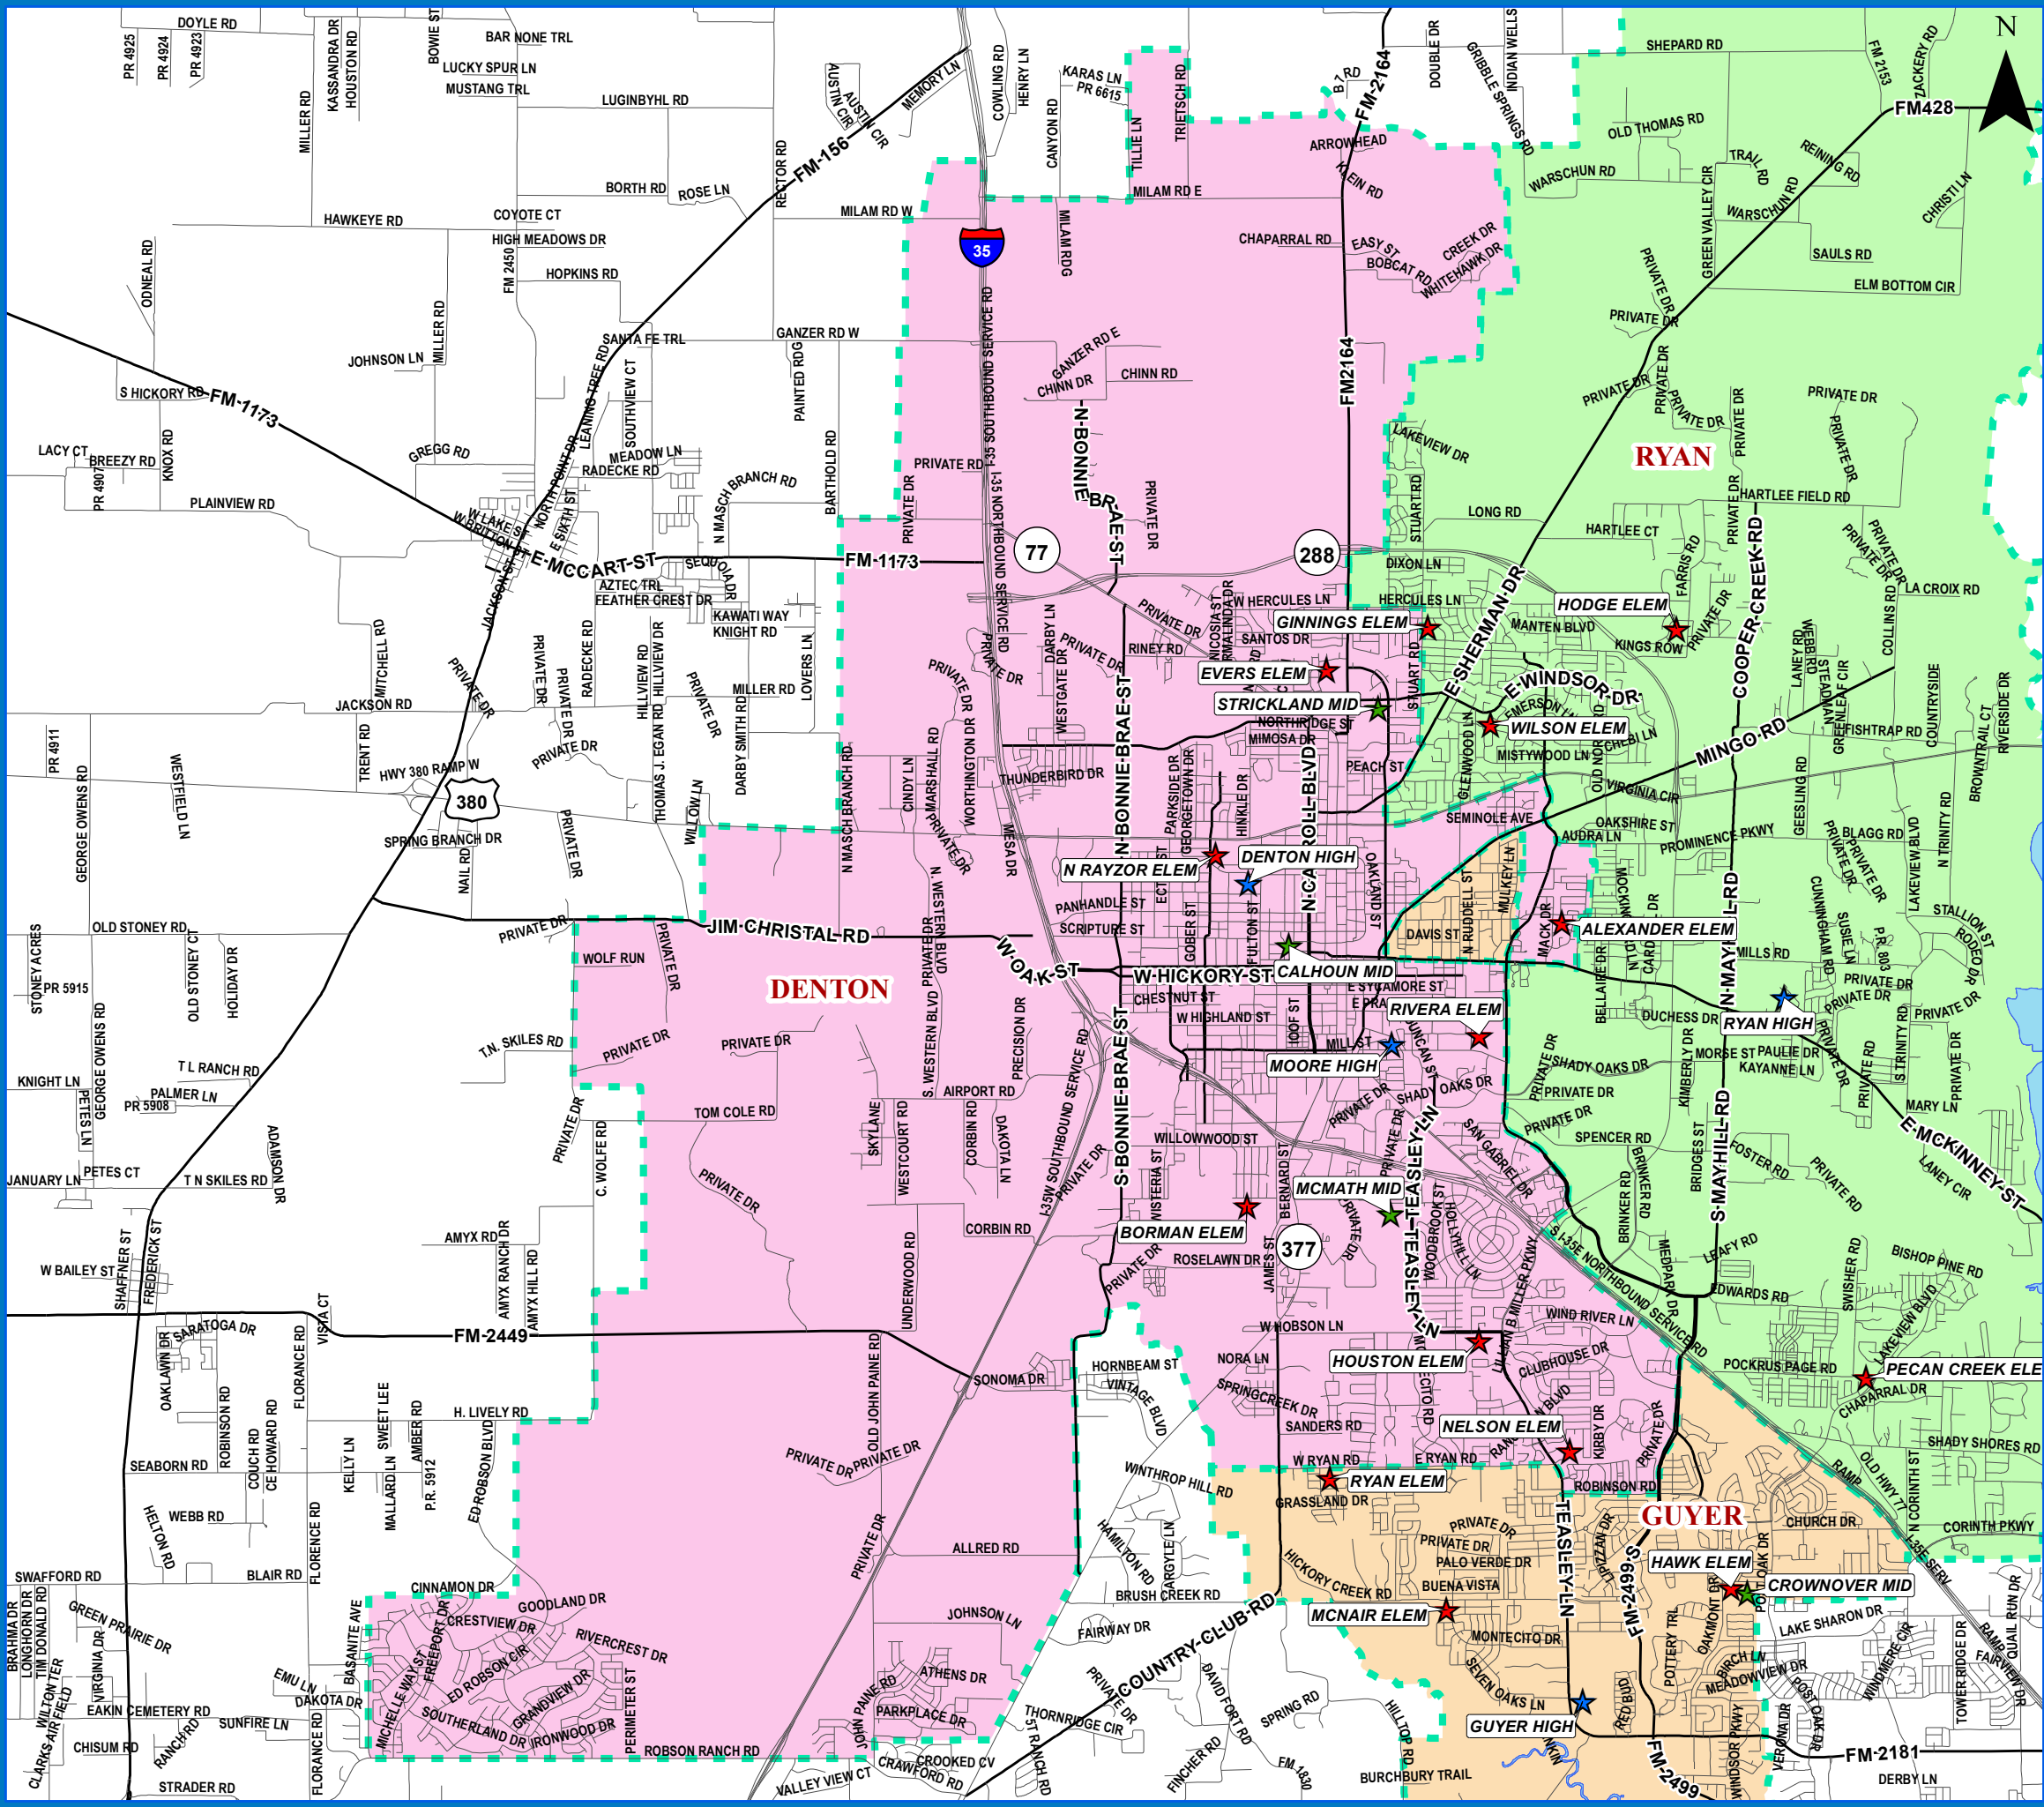

DENTON INDEPENDENT SCHOOL DISTRICT

BRASWELL HIGH SCHOOL ATTENDANCE ZONE

2021-22

- Schools**
- ★ Elementary School
 - ★ Middle School
 - ★ High School
- Roads**
- Local Roads
 - Major Arterial
 - Secondary Highway
 - Primary Highway
- Lake Lewisville**
- Lake Lewisville

DENTON INDEPENDENT SCHOOL DISTRICT

DENTON HIGH SCHOOL ATTENDANCE ZONE 2021-22

- Schools**
- ★ Elementary School
 - ★ Middle School
 - ★ High School
- Roads**
- Local Roads
 - Major Arterial
 - Secondary Highway
 - Primary Highway
- Lake Lewisville**
- Lake Lewisville

DENTON INDEPENDENT SCHOOL DISTRICT

GUYER HIGH SCHOOL ATTENDANCE ZONE

2021-22

- Schools**
- ★ Elementary School
 - ★ Middle School
 - ★ High School
- Roads**
- Local Roads
 - Major Arterial
 - Secondary Highway
 - Primary Highway
- Lake Lewisville**
- Lake Lewisville

DENTON INDEPENDENT SCHOOL DISTRICT

RYAN HIGH SCHOOL ATTENDANCE ZONE

2021-22

- Schools**
- ★ Elementary School
 - ★ Middle School
 - ★ High School
- Roads**
- Local Roads
 - Major Arterial
 - Secondary Highway
 - Primary Highway
- Lake Lewisville**
- Lake Lewisville